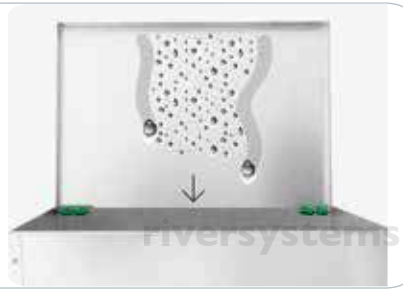

RIVER

ALMA BASICA
ITEM NO. 7220-7230
(7260-7270)

ALMA TREADLE FEEDERS

The anti-waste feeder for chickens and hens, 100% Made in Italy

ALMA basica is our new **treadle feeder** in **galvanized sheet**. Available in four capacities (11, 16, 19 and 30 liters), ALMA *basica* is designed to avoid any **waste of feed**: only when the animal gets on the treadle the tilting door opens giving access to the food; inside there is also a special **anti-waste grid** that prevents animals from throwing the feed on the ground. The closed conformation of ALMA *basica* ensures that the food is sheltered from the rain, as well as inaccessible to other **birds, mice or vermin**, thus avoiding the proliferation of dirt and dangerous diseases. Alma *basica* has 12 **weight adjustments** for opening the tilting door: from 300g to 700g for items 7260 and 7270, and from 300g to 1100g for items 7220 and 7230. In the larger models (art. 7220 and 7230) two animals can eat at the same time. ALMA *basica* is partially pre-assembled; the assembly of the supplied components does not require any tools.

www.riversystems.it

via Marco Polo 33, 35011 Campodarsego (PD) Italy

Telephone: (+39) 0499202464
Email: info@riversystems.it

Sloping roof

Designed to facilitate the downflow of water from its top and the outflow of condensation that may form inside.

Accessories in plastic material

Hinges for the movement of the tilting door and lid are made of plastic material for a longer life.

Feet

Plastic supporting feet avoid the direct contact of the metal sheet with the ground, thus preventing inevitable oxidations that compromise the life of the feeder.

Rounded anti-drip rim

Prevents the bird from getting hurt while eating and the rain from wetting the food.

Anti-waste grid

Made of plastic material, it prevents the birds from scooping out the feed.

Adjusting cable